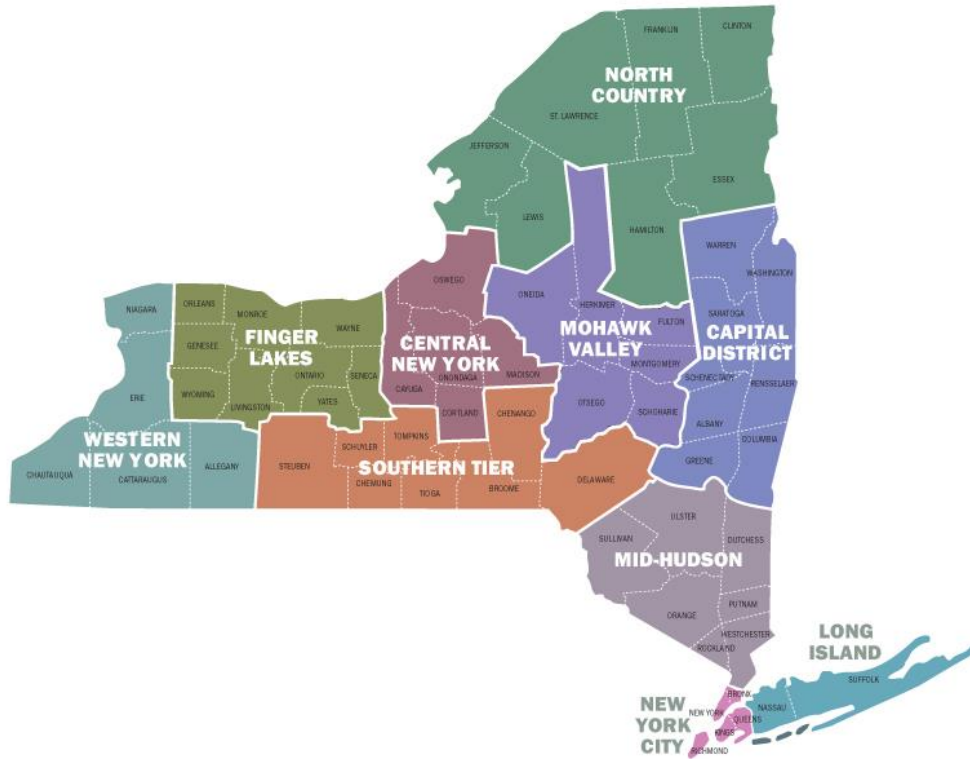

Regions of New York State

Region	Counties
CAPITAL DISTRICT	Albany, Columbia, Greene, Rensselaer, Saratoga, Schenectady, Warren, Washington
CENTRAL NEW YORK	Cayuga, Cortland, Madison, Onondaga, Oswego
FINGER LAKES	Genesee, Livingston, Monroe, Ontario, Orleans, Seneca, Wayne, Wyoming, Yates
LONG ISLAND	Nassau, Suffolk
MID-HUDSON	Dutchess, Orange, Putnam, Rockland, Sullivan, Ulster, Westchester
MOHAWK VALLEY	Fulton, Herkimer, Montgomery, Oneida, Otsego, Schoharie
NEW YORK CITY	Bronx, Kings, New York, Queens, Richmond
NORTH COUNTRY	Clinton, Essex, Franklin, Hamilton, Jefferson, Lewis, St. Lawrence
SOUTHERN TIER	Broome, Chemung, Chenango, Delaware, Schuyler, Steuben, Thompsons, Tioga
WESTERN NEW YORK	Allegany, Cattaraugus, Chataqua, Erie, Niagara